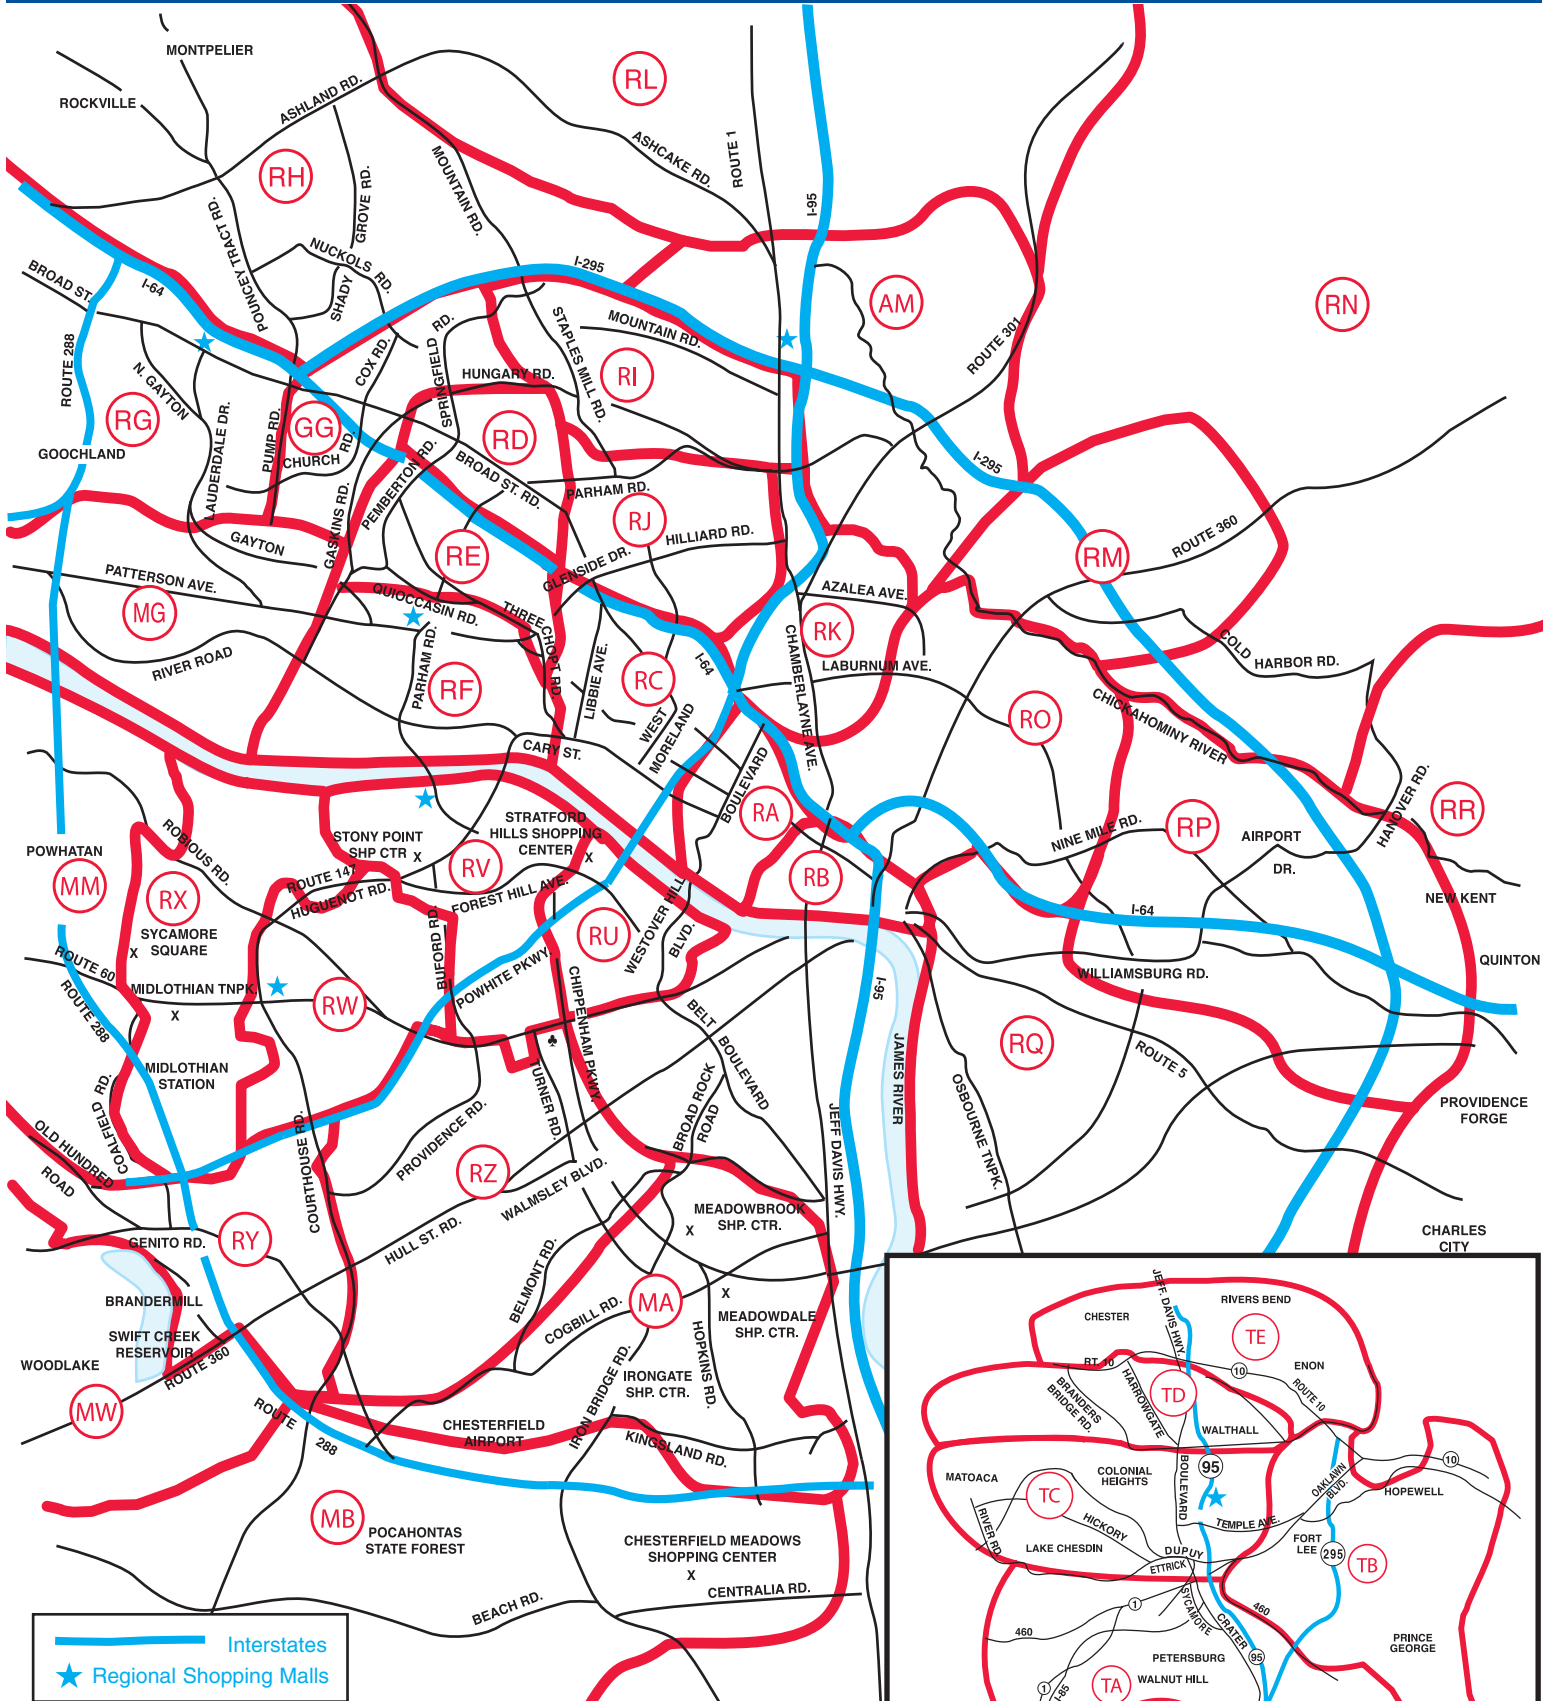

2009 VALPAK MAILING AREA MAP

VALPAK DISTRIBUTION:

Richmond Metropolitan Area Residential & Businesses	310,000
Tri-Cities Residential & Businesses	50,000
Combined Richmond & Tri-Cities Coverage	<u>360,000</u>