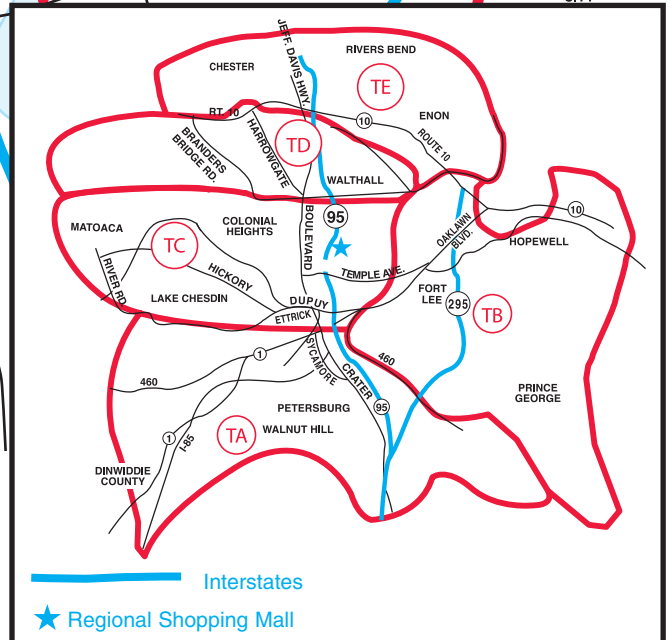

2009 VALPAK MAILING AREA MAP

VALPAK DISTRIBUTION:

Richmond Metropolitan Area Residential & Businesses	310,000
Tri-Cities Residential & Businesses	50,000
Combined Richmond & Tri-Cities Coverage	<u>360,000</u>