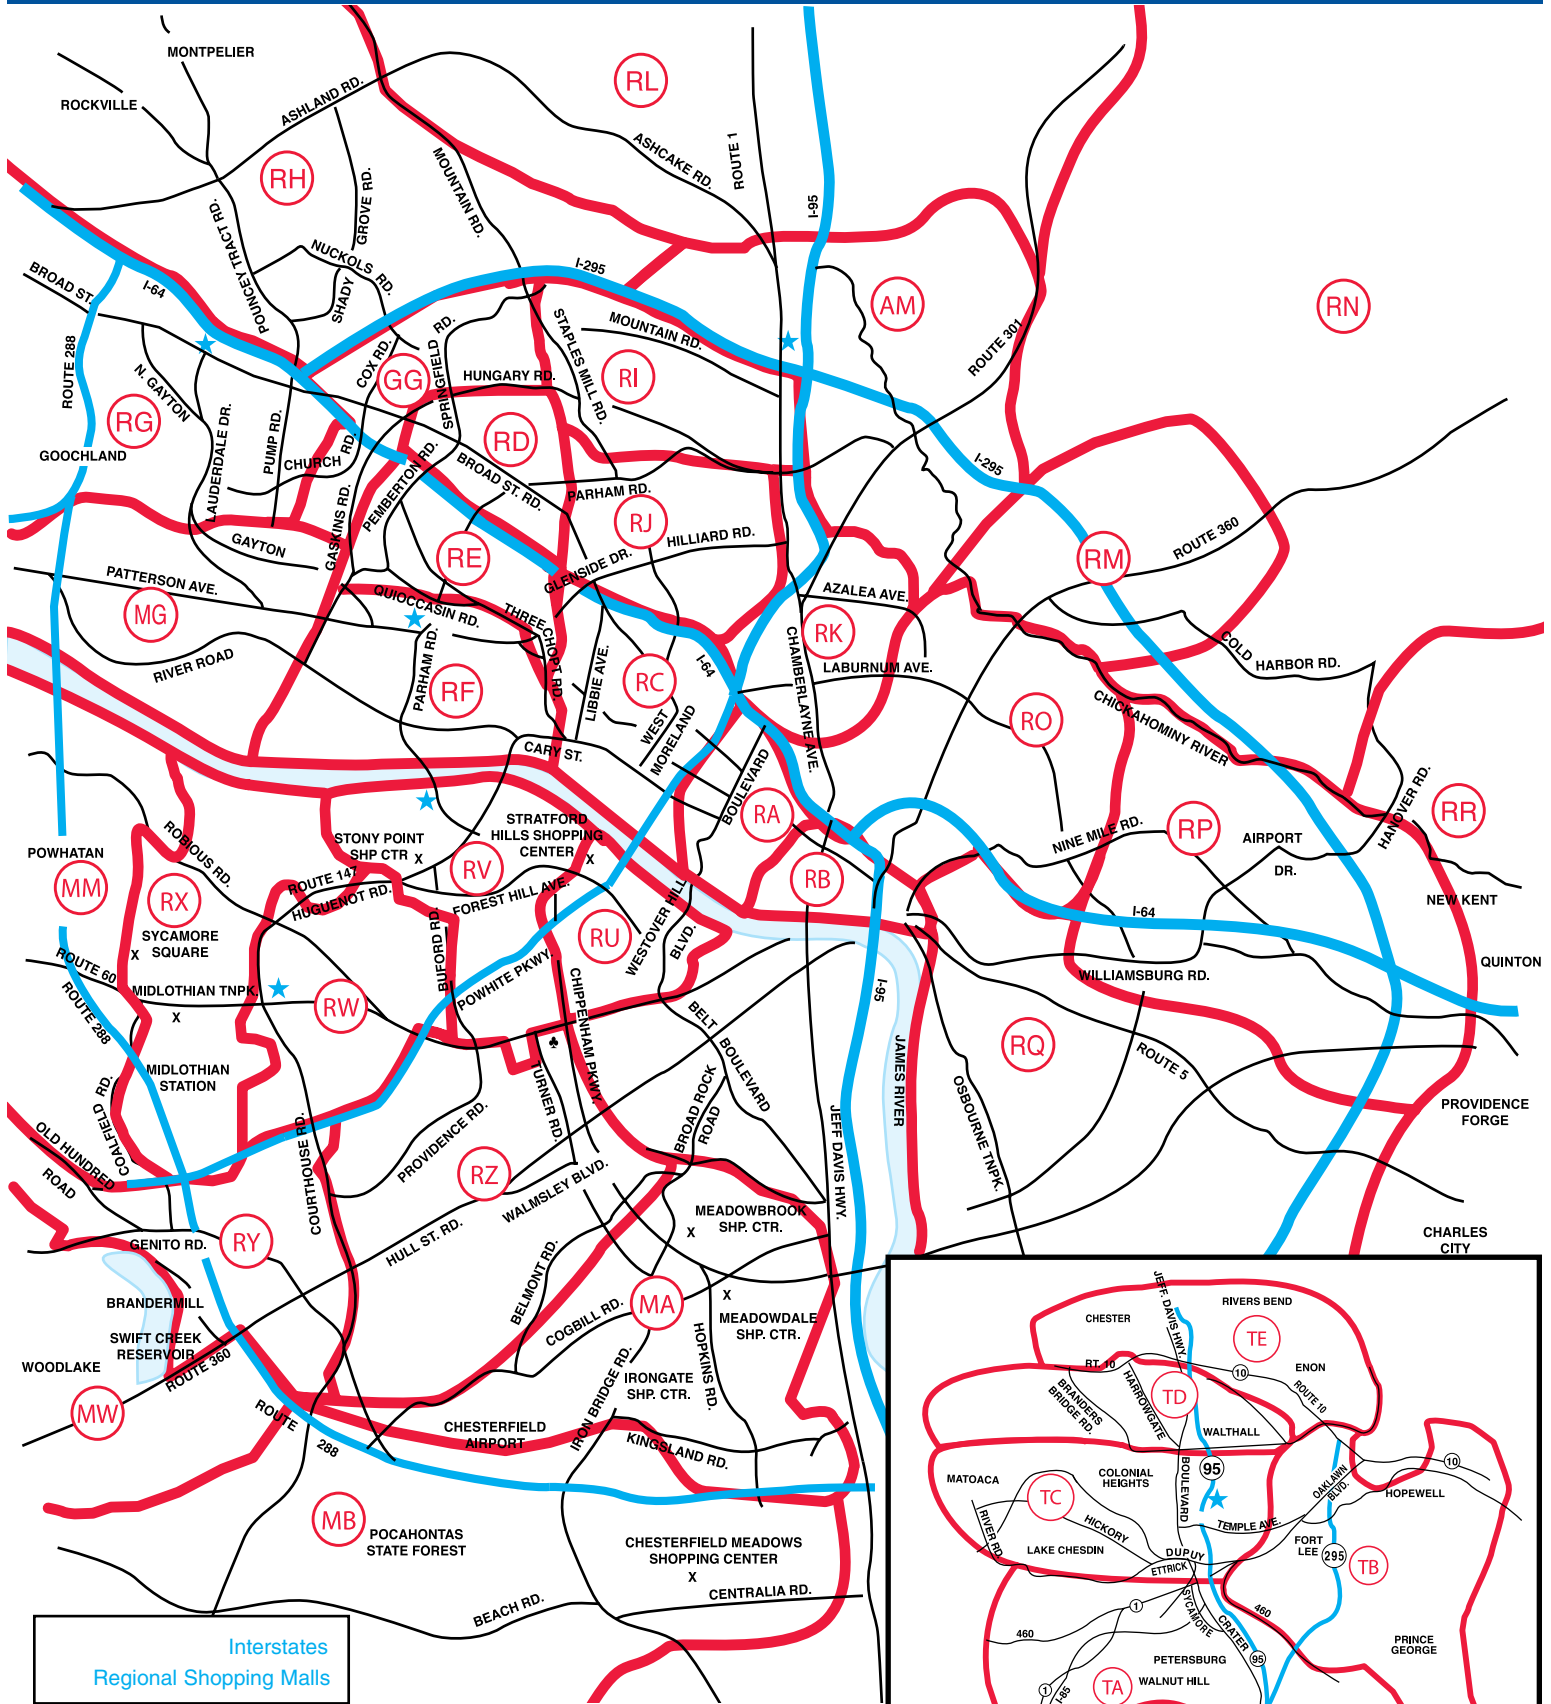

2011 VALPAK MAILING AREA MAP

Interstates
Regional Shopping Malls

VALPAK DISTRIBUTION:

Richmond Metropolitan Area Residential & Businesses	310,000
Tri-Cities Residential & Businesses	50,000
Combined Richmond & Tri-Cities Coverage	<u>360,000</u>